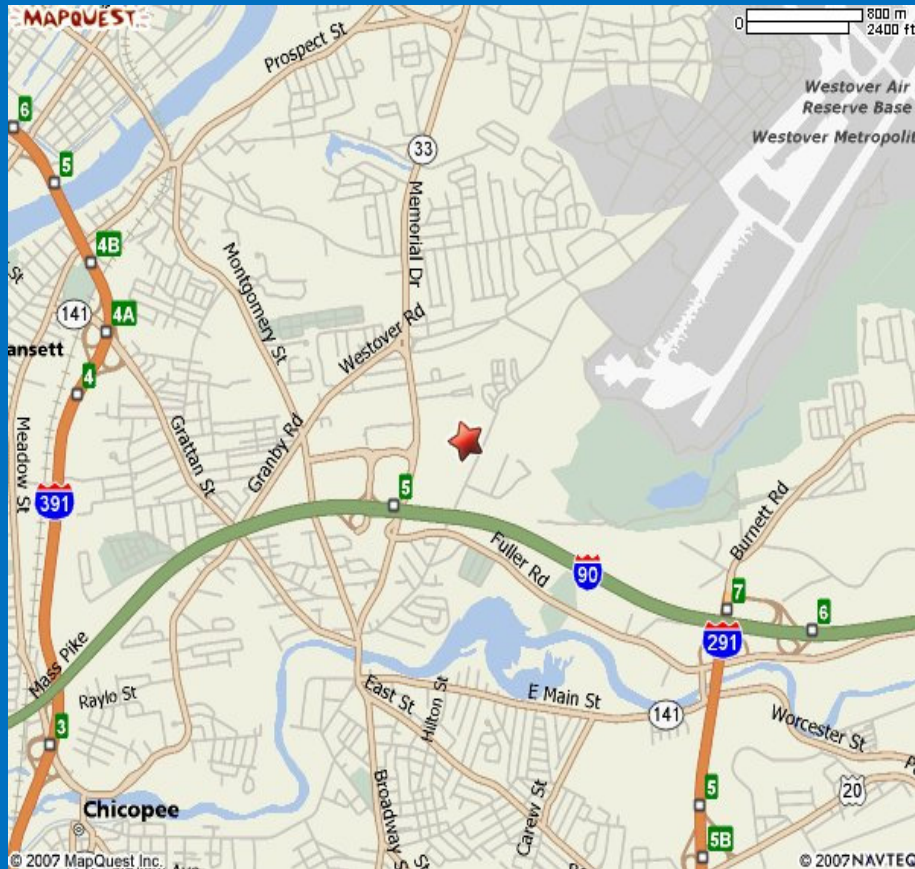

# Come stay with us at The Flyers Inn...

Located in Western Massachusetts,  
The Flyers Inn on Westover Air Reserve Base is located at  
650 Airlift Drive in Chicopee, MA 01022-1151.

## From the North:

Take 91 South to the Massachusetts Turnpike East (RT 90). Take Exit 5 off of the Mass Pike; bear right out of toll; take left at light. Follow signs to Westover ARB.

## From the South:

Take 91 North to the Mass Pike East (RT 90). Take Exit 5 off of the Mass Pike; bear right out of toll; take left at light. Follow signs to Westover ARB.

## From the East:

Follow the Massachusetts Turnpike West (RT 90) to Exit 5. Bear right out of toll; take a left at the light and follow signs to Westover ARB.